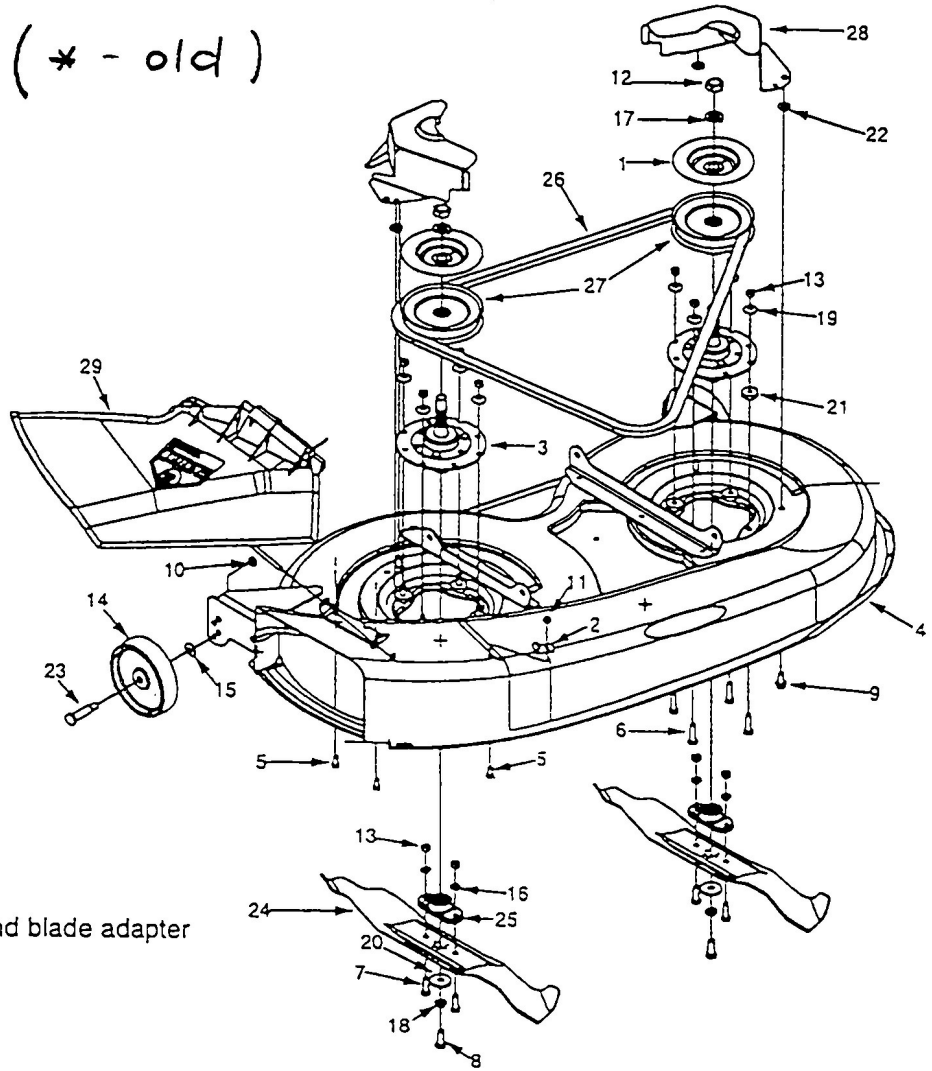

# Mowing Deck F \*: 38-inch Cut

(\* - old)

\* Uses three bolt-blade and blade adapter