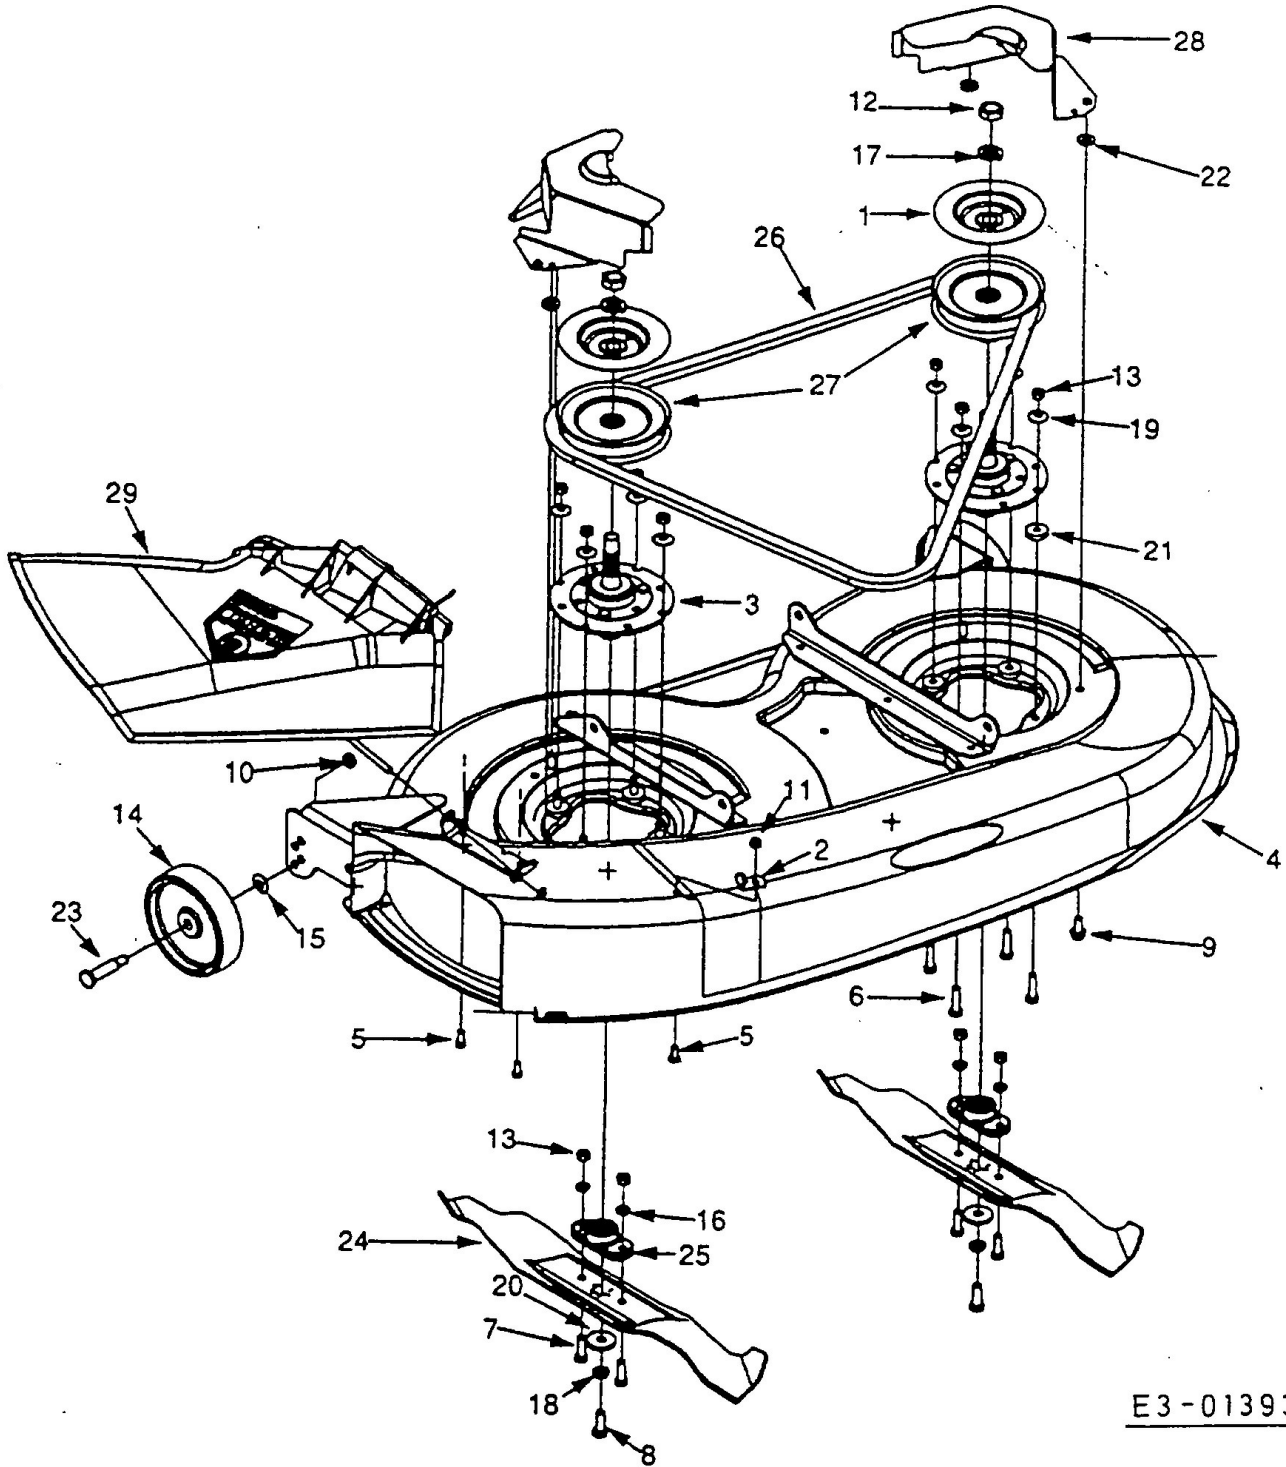

# Mowing Deck F\*: 38-inch Cut

\* Uses three bolt-blade and blade adapter

E3-01393 A