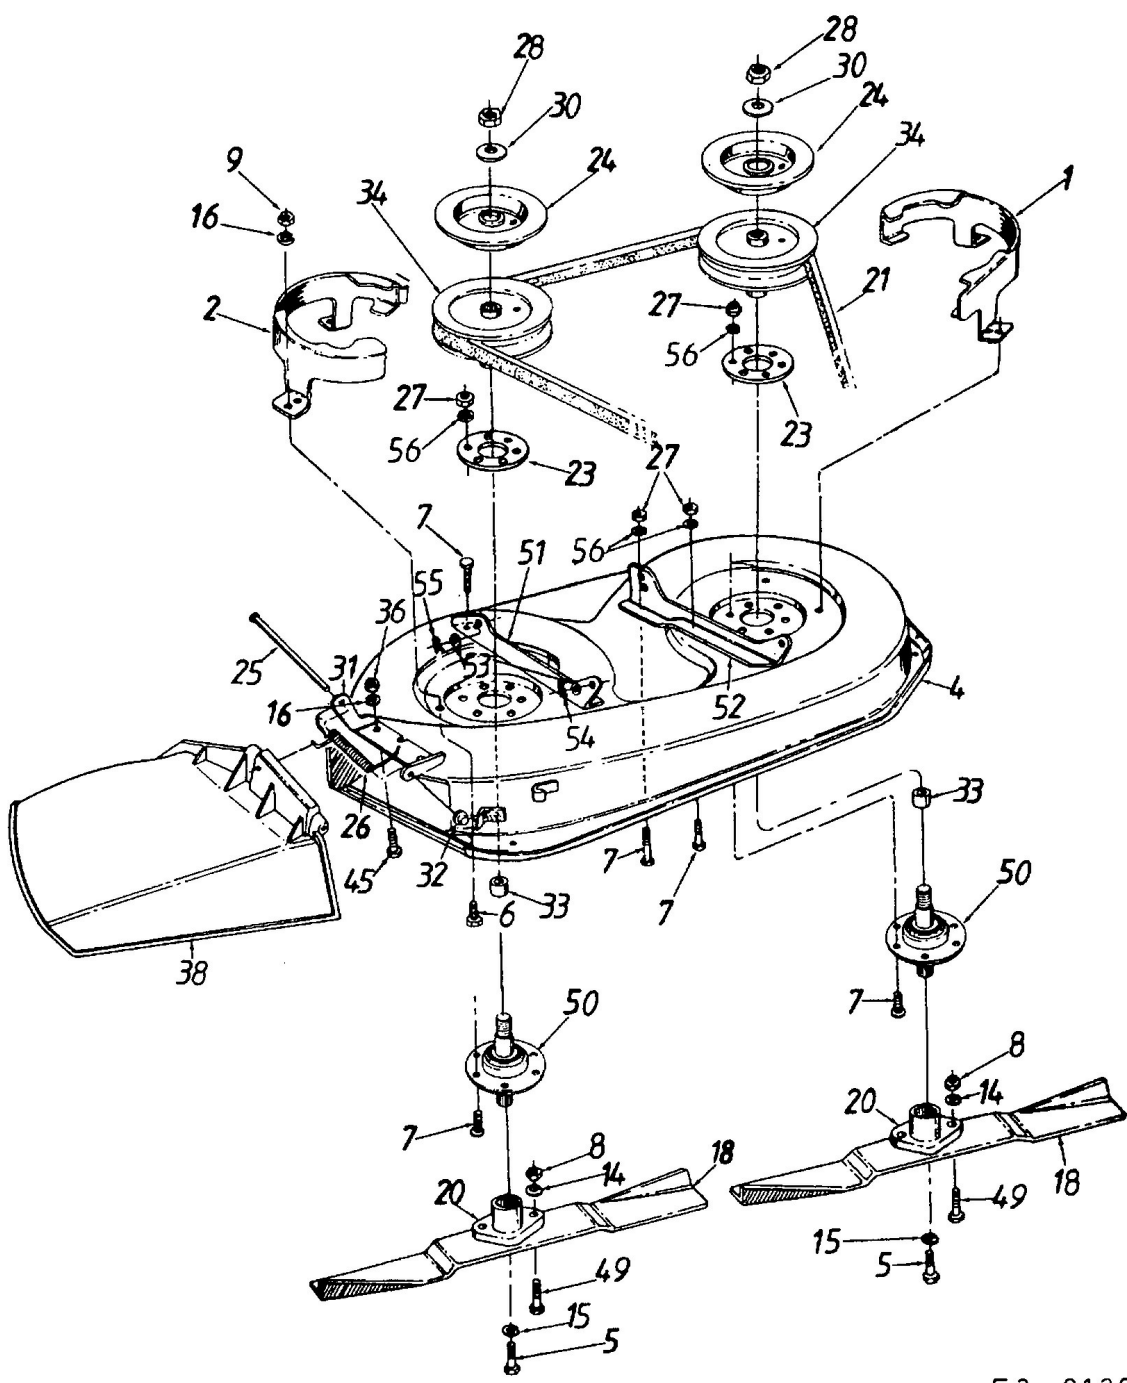

# Deck "D"

## 32"/81cm Side Discharge Mowing Deck

E3-01390 A