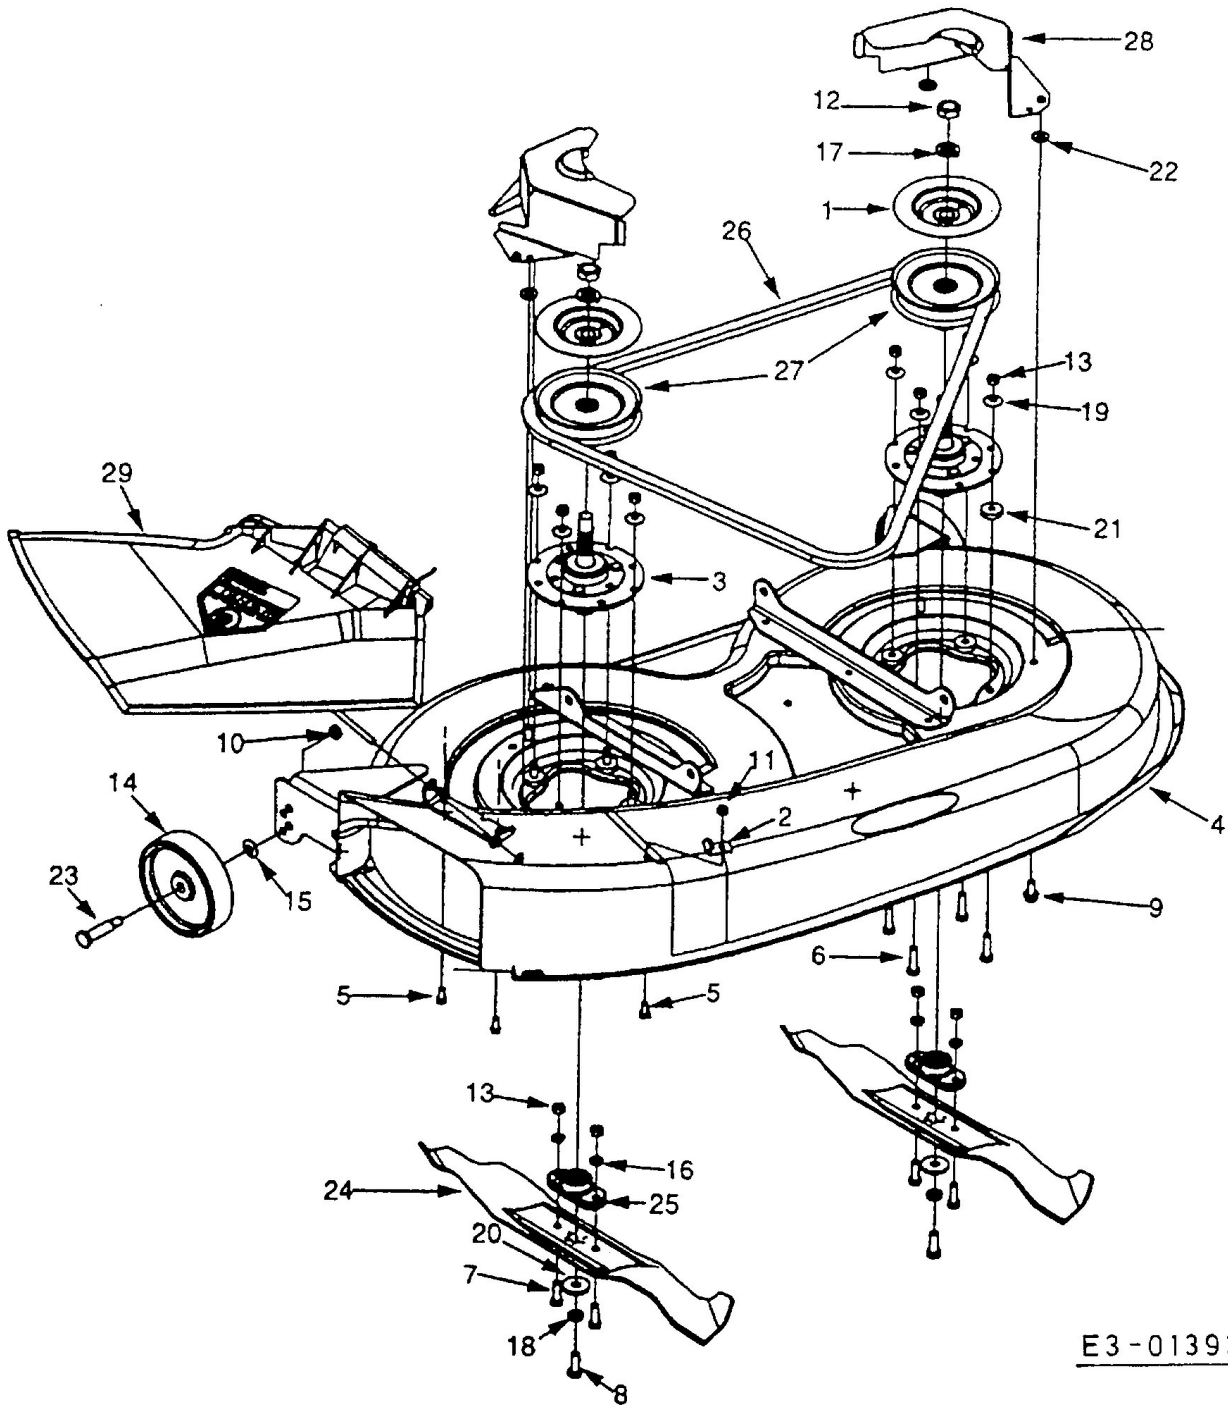

Mowing Deck F *: 38-inch Cut

* Uses three bolt-blade and blade adapter

E3-01393 A