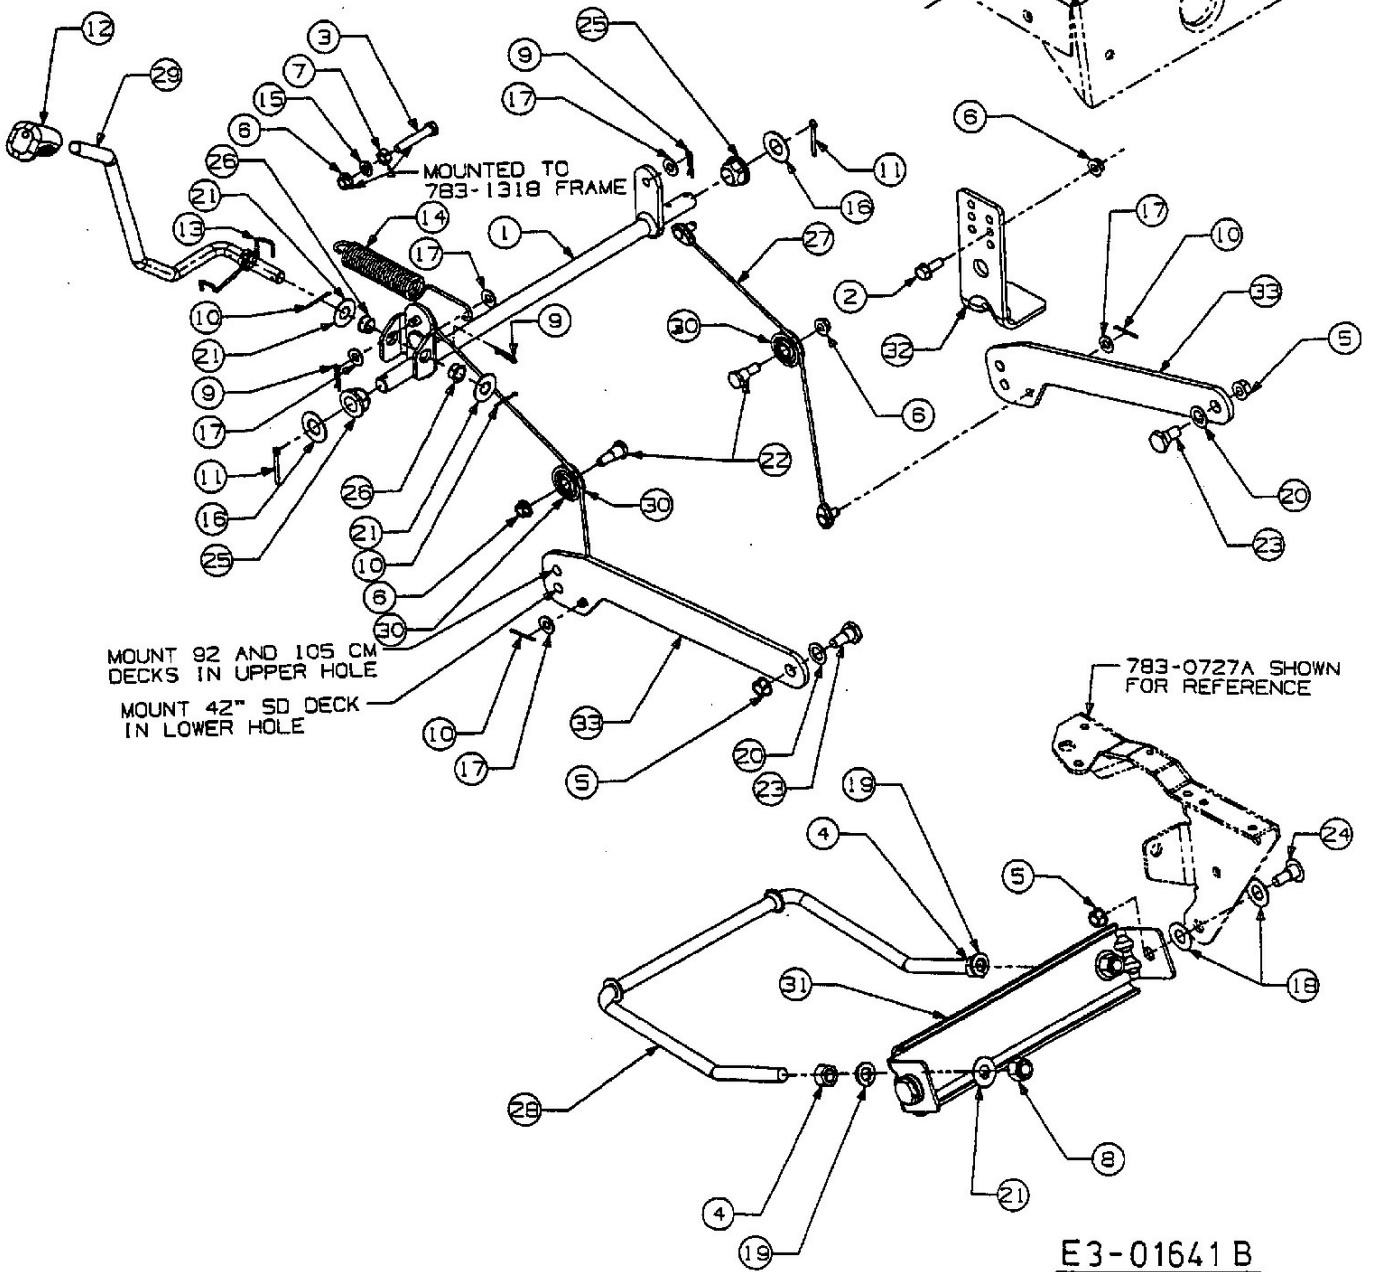

783-1320 SHOWN FOR REFERENCE

MOUNTED TO 783-1318 FRAME

MOUNT 92 AND 105 CM DECKS IN UPPER HOLE
MOUNT 42" SD DECK IN LOWER HOLE

783-0727A SHOWN FOR REFERENCE

E3-01641 B