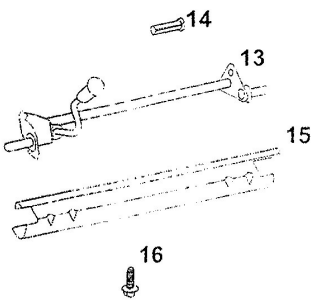

Victa Razor

2-Stroke Filter & Throttle Control

Handle Knob

Rear Axle

Cutting System

37 bulk nut & bolt set - 50 pairs
38 bulk blade pack - 40 pairs

Front Axle & Wheels