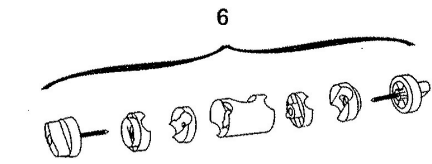

Victa Razor

2-Stroke Filter & Throttle Control

Handle Knob

Rear Axle

Cutting System

37 bulk nut & bolt set - 50 pairs
38 bulk blade pack - 40 pairs

Front Axle & Wheels