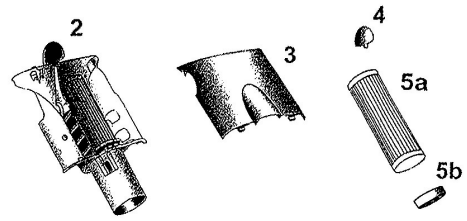

Victa Razor

2-Stroke Filter & Throttle Control

Handle Knob

Rear Axle

Cutting System

37 bulk nut & bolt set - 50 pairs
38 bulk blade pack - 40 pairs

Front Axle & Wheels