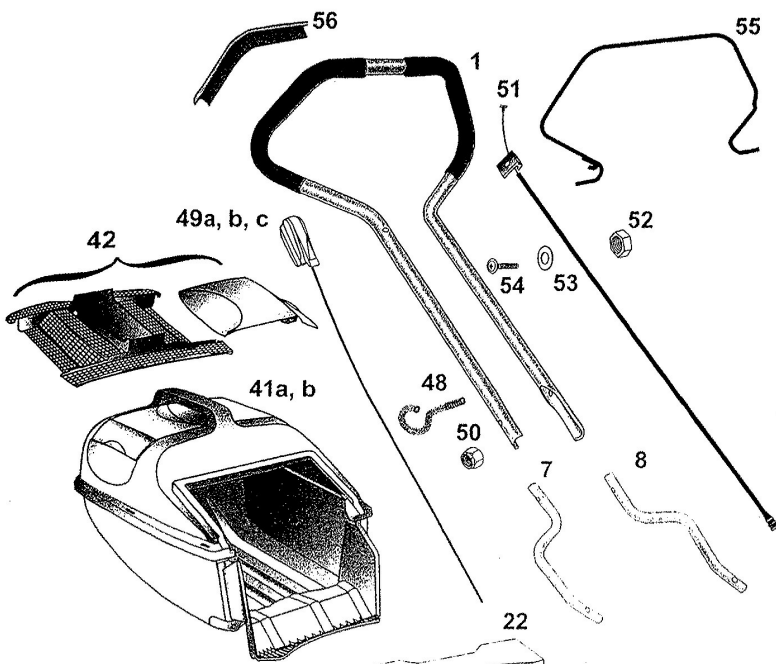

Victa Razor

2-Stroke Filter & Throttle Control

Handle Knob

Rear Axle

Cutting System

37 bulk nut & bolt set - 50 pairs
38 bulk blade pack - 40 pairs

Front Axle & Wheels