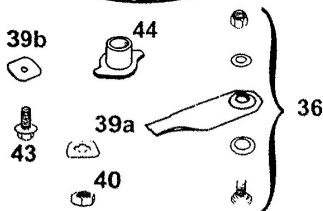

Victa Razor

2-Stroke Filter & Throttle Control

Handle Knob

Rear Axle

Cutting System

37 bulk nut & bolt set - 50 pairs
38 bulk blade pack - 40 pairs

Front Axle & Wheels