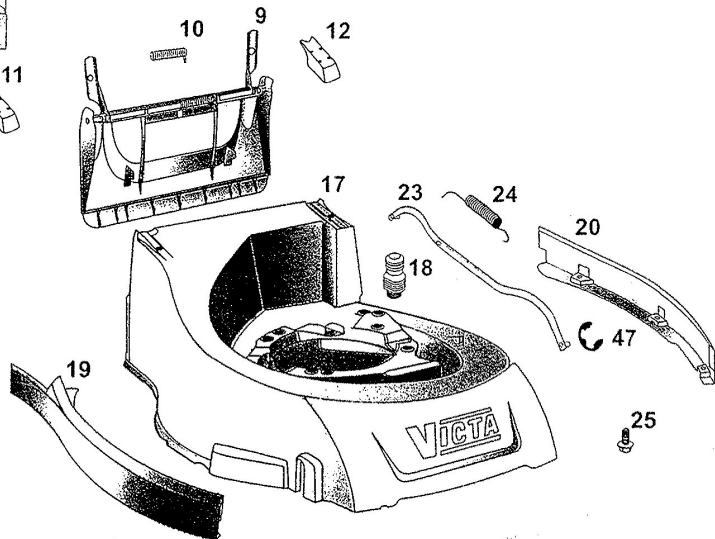

Victa Razor

2-Stroke Filter & Throttle Control

Handle Knob

Rear Axle

Cutting System

37 bulk nut & bolt set - 50 pairs
38 bulk blade pack - 40 pairs

Front Axle & Wheels