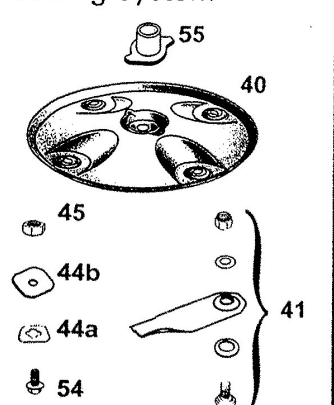

Tornado Classic Series

Throttle Systems & Air Filters *

Rear Axle

Cutting System

42 bulk nut & bolt set - 50 pairs
 43 bulk blade pack - 40 pairs

Front Axle & Wheels