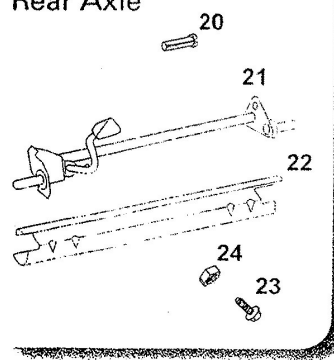

Tornado Classic Series

Throttle Systems & Air Filters *

Rear Axle

Cutting System

42 bulk nut & bolt set - 50 pairs
 43 bulk blade pack - 40 pairs

Front Axle & Wheels