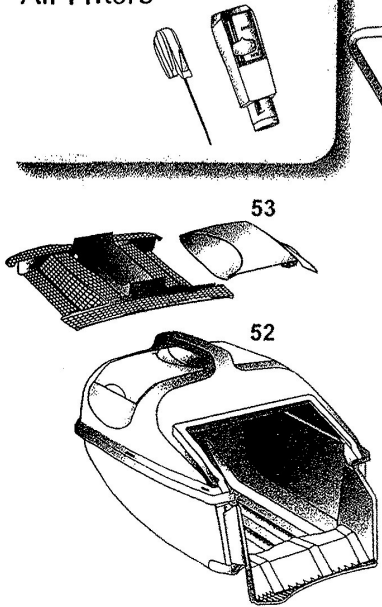

Tornado Classic Series

Throttle Systems & Air Filters *

Rear Axle

Cutting System

42 bulk nut & bolt set - 50 pairs
 43 bulk blade pack - 40 pairs

Front Axle & Wheels