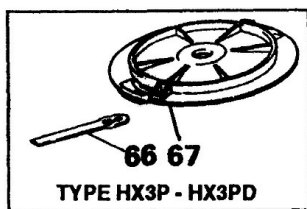

LOCK OFF SWITCH (TYPES H1A-H2)

TYPE HX3P - HX3PD