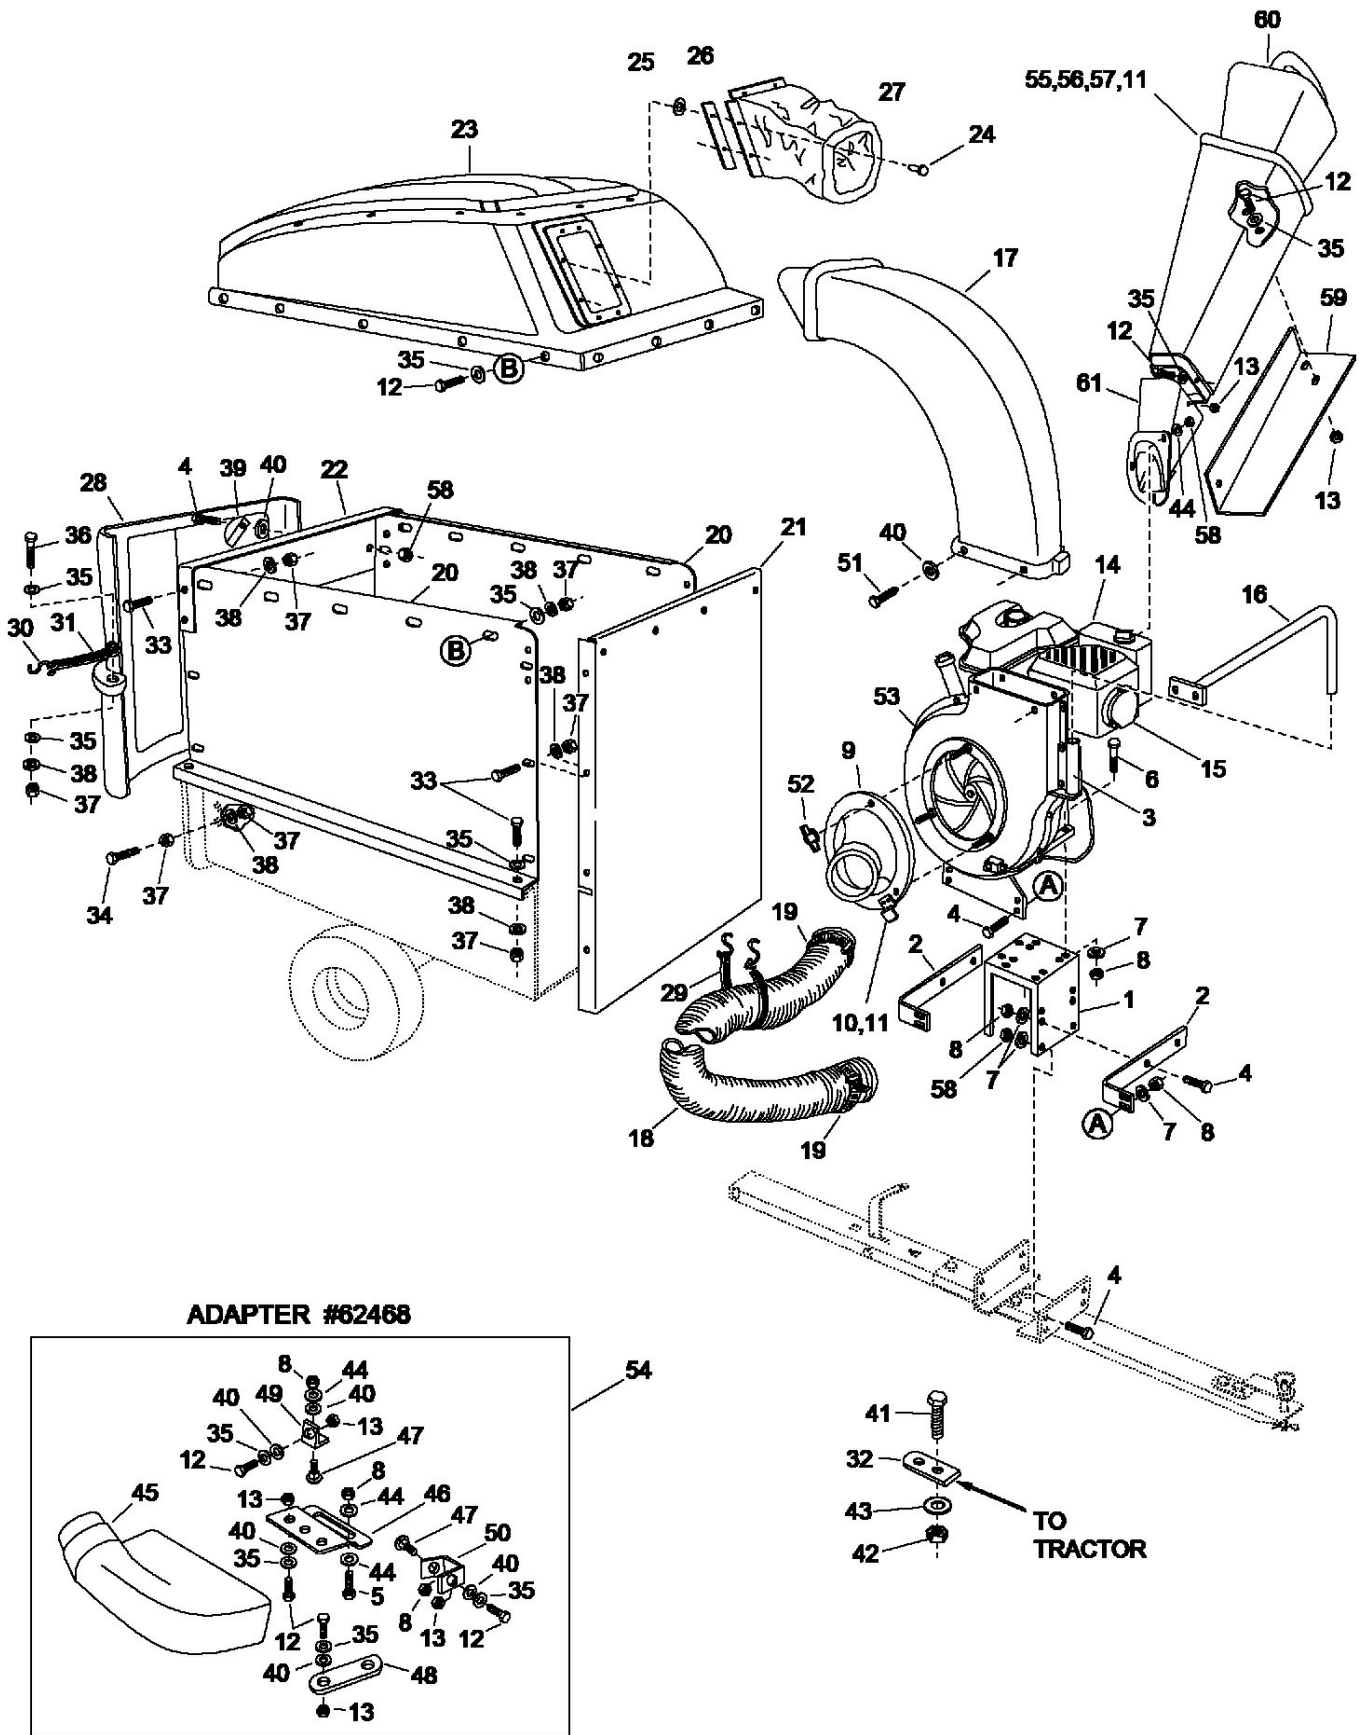

REPAIR PARTS FOR MODEL 502492 CHP-N-VAC

ADAPTER #62468

TO TRACTOR