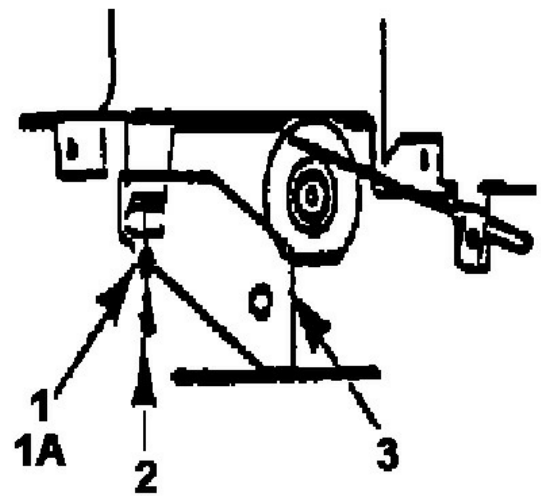

Throttle Limiter Screw  
is mounted here

fsg