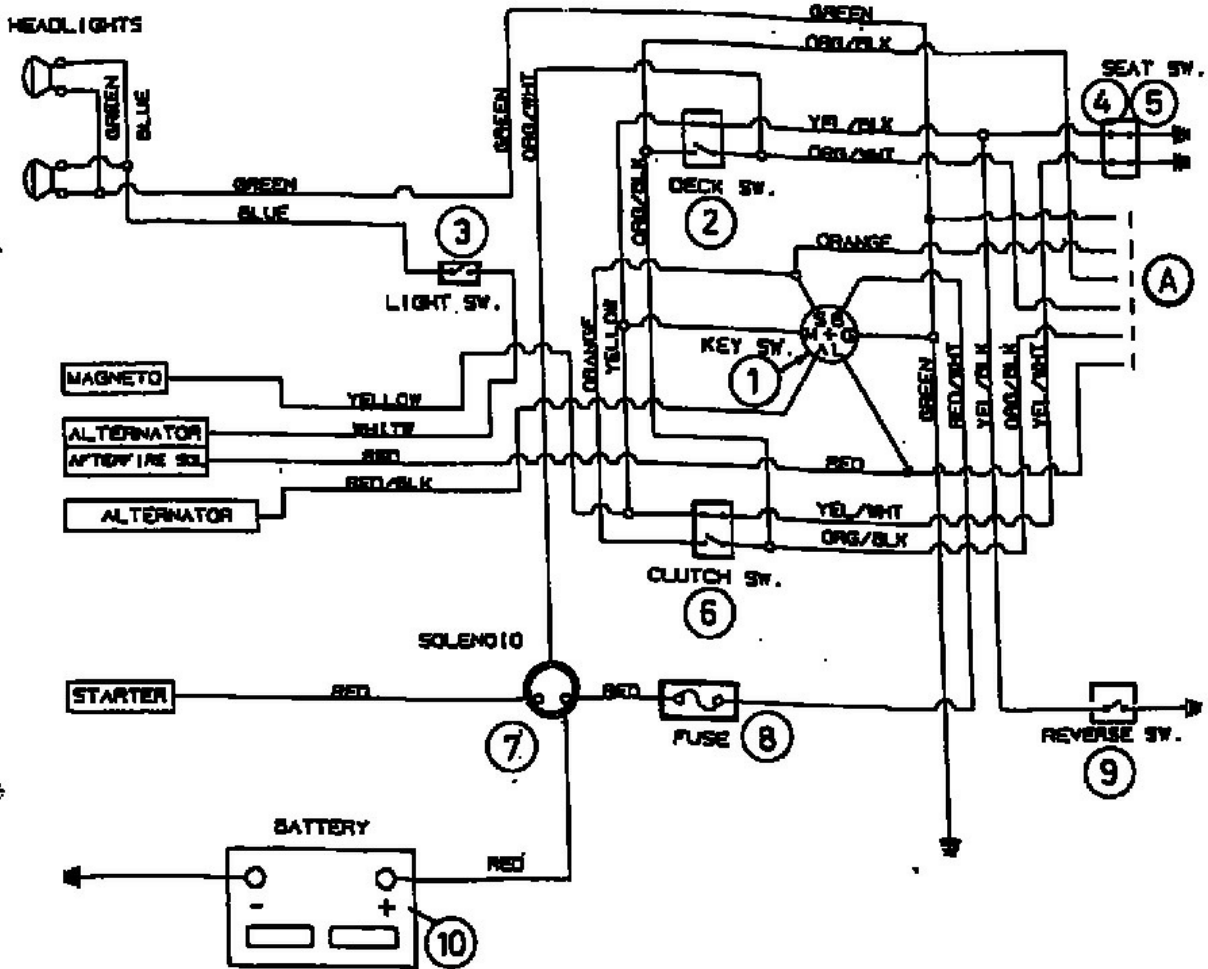

KEY SWITCH 725-1296	
OFF	G+M+A
RUN	B+L+A
START	B+S+L

(A)	Green	5 GRD
	Orange	2 BRK+
	Org/Blk	4 Deck+
	Org/Wht	3 Deck-
	Org/Blk	1 Brk-
	Red	8+12V

13AP414A643 HA 4145
 13AP414F643 HF 4145
 13AP416A680 LRH 145 H
 13AP416A690 SPRINT SLX 76 RH
 13AP494A643 HA 4145
 13AP496A690 SLX 76 RH

SCHEM : ELEC : 400 HYDRO : INTEK
 815-04375 WITHOUT PTO

E3-01403 A