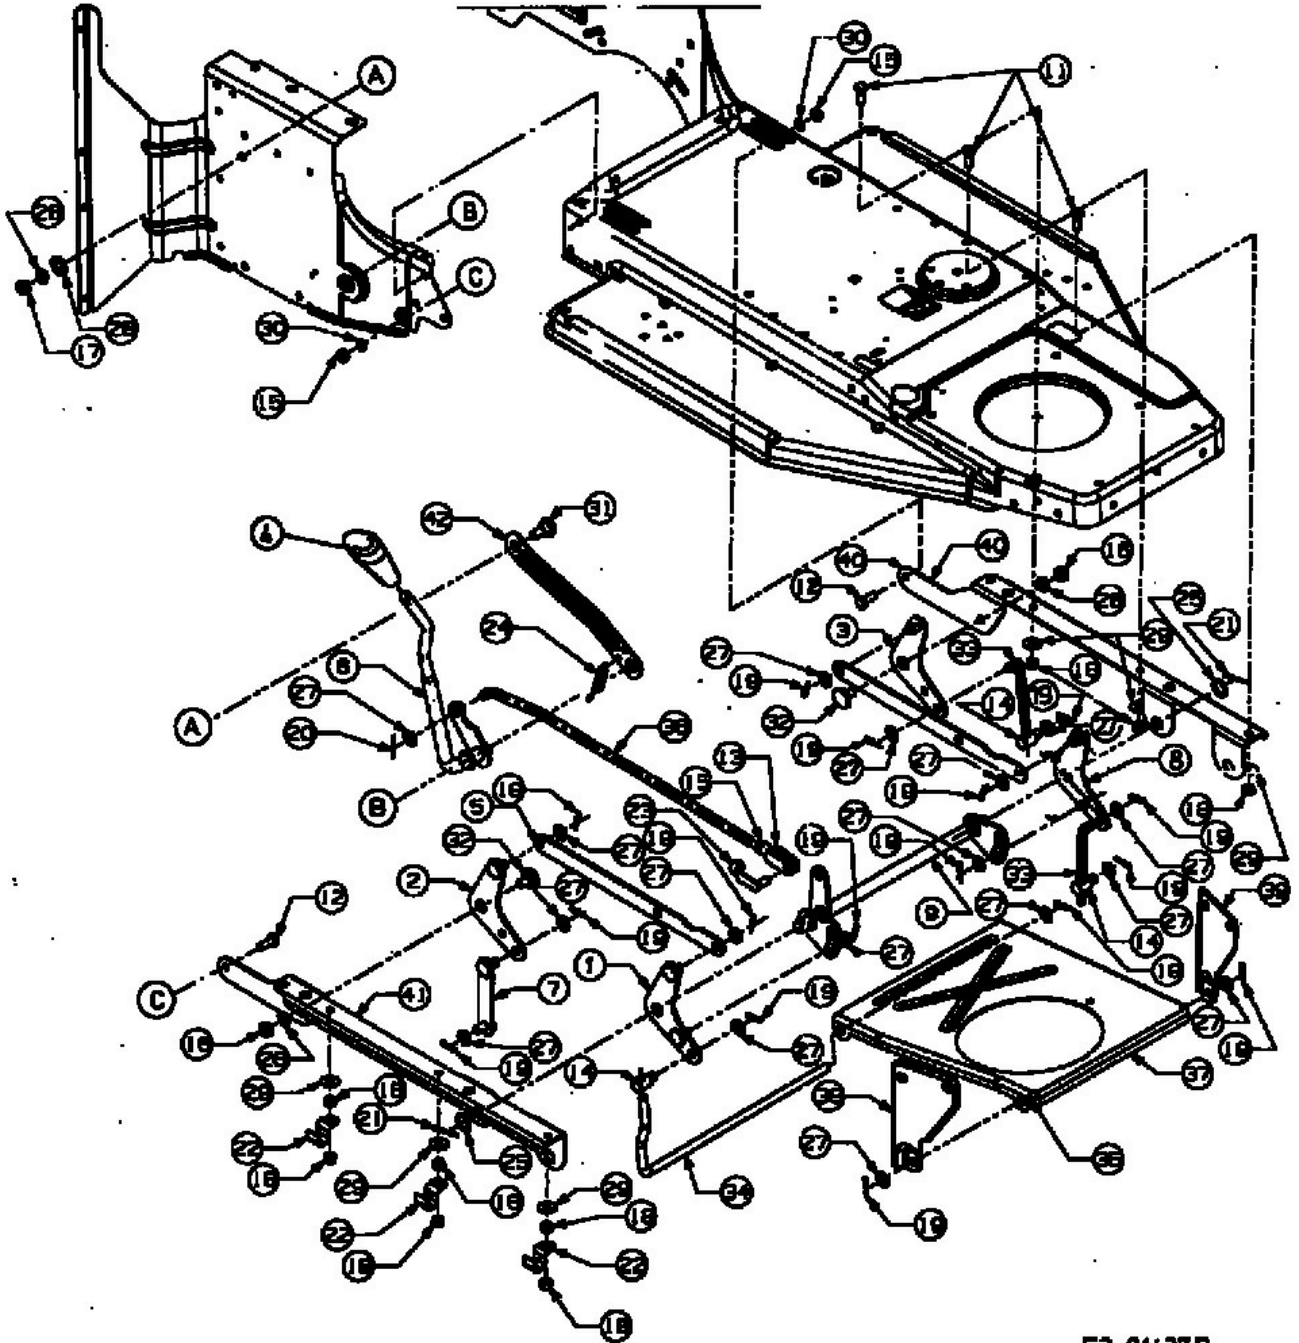

Hndi:Lift

Mowing Deck E (36" / 92 CM)

RIDER 400- TRANSMATIC

RIDER 400- AUTO DRIVE

E3-01437B