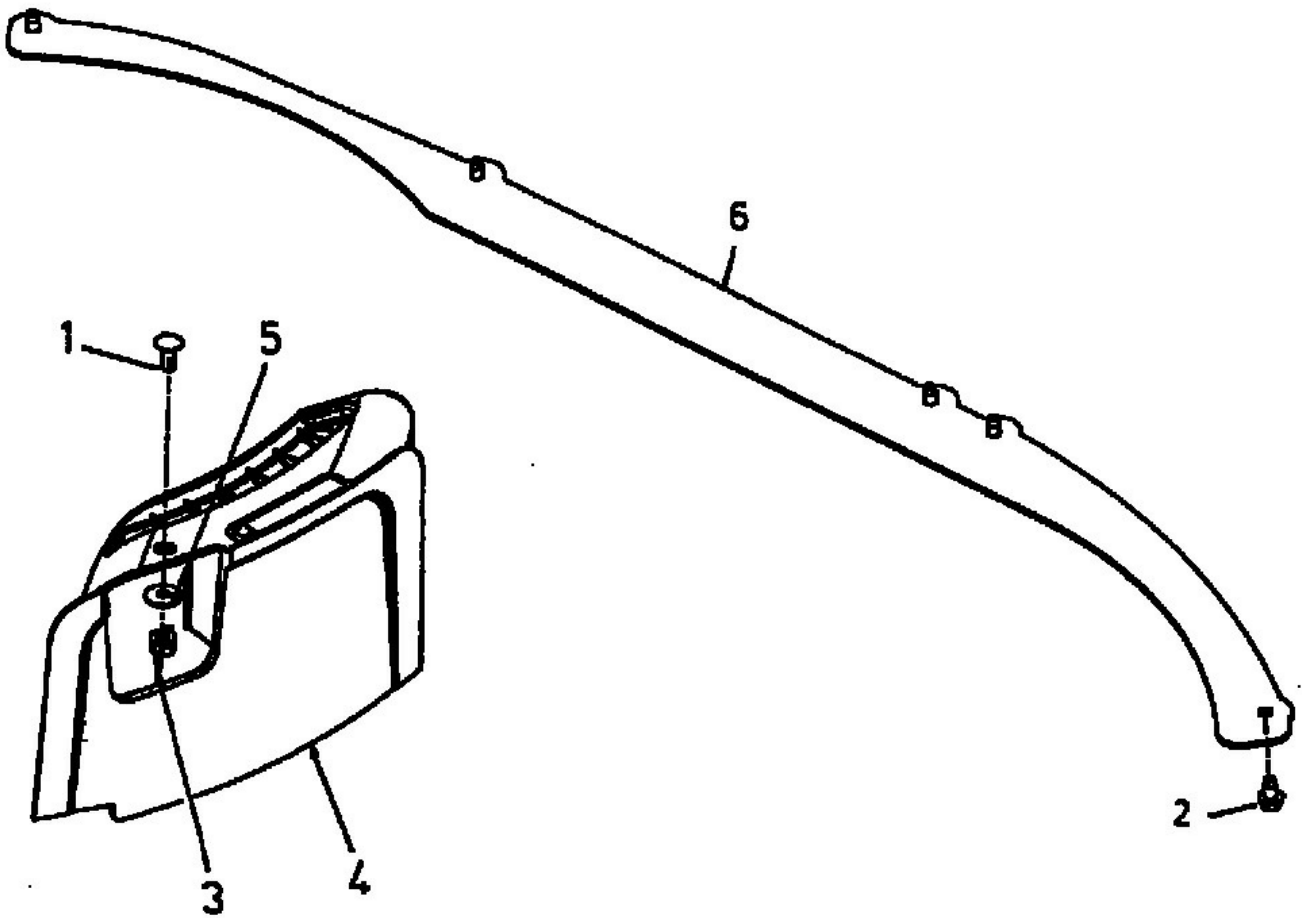

500er Serie

Mulch Kit ,Mowing Deck G -107cm/42"

E3-01645A