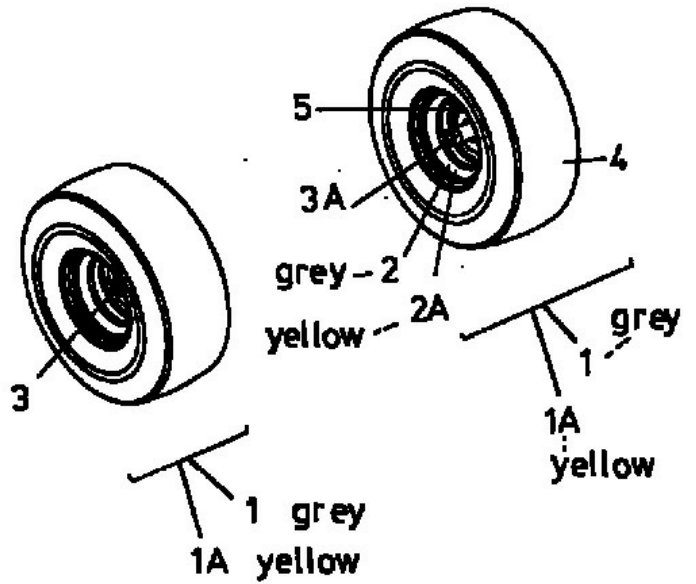

500er Serie

Front Wheels 15 x 6

15 x 6 , Plast.Bearing

Wheels 15" x 6 (Ball Bearing / Roulé à Billes / Kugellager

E3-01660A