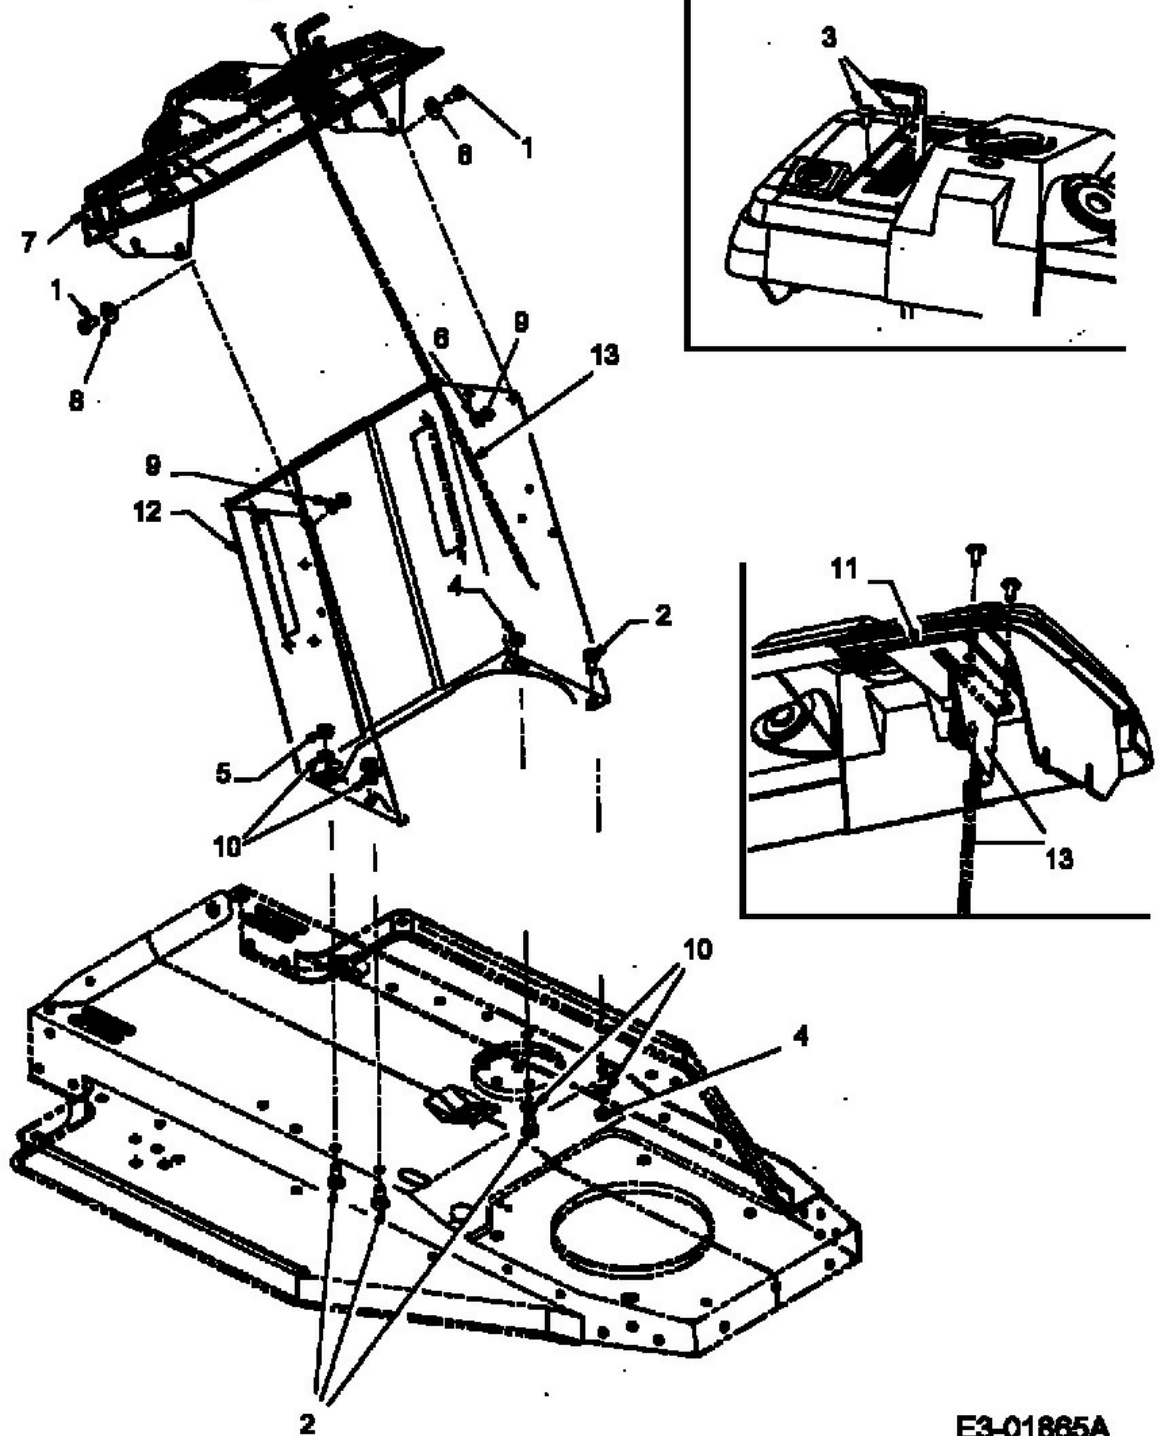

Rider 400 , 2-Style

Armat.Brett /
Dash Panel w/o Light

E3-01865A