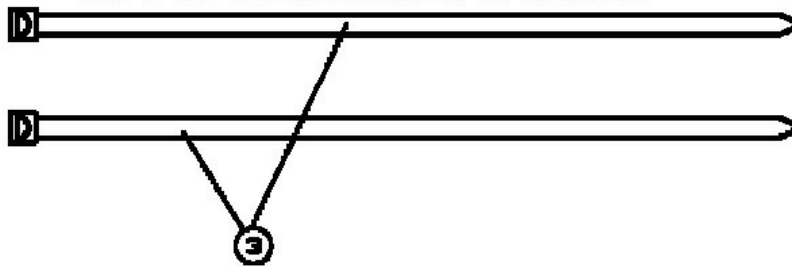

725-0187 TO SECURE HEADLIGHT LEAD
WIRE & (1) TO SECURE HARNESS TO HITCH BOX

Nicht abgebildet / Not shown

Kabelbaum / Harness B&S - TEC

5

GROUND HARDWARE

SEAT BRACKET FOR REFERENCE ONLY

REFERENCE ONLY
725-1741 SWIKEY14 POS