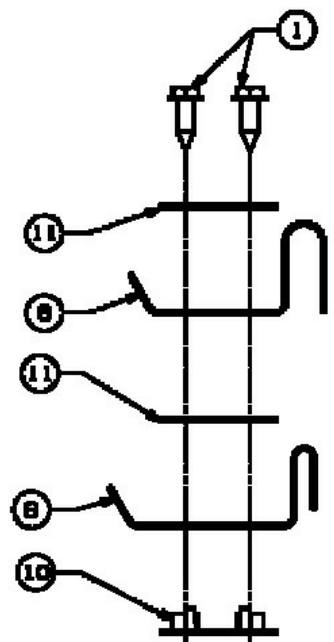

725-0187 TO SECURE HEADLIGHT LEAD
WIRE & (1) TO SECURE HARNESS TO HITCH BOX

Nicht abgebildet / Not shown

Kabelbaum / Harness B&S - TEC

5

GROUND HARDWARE

SEAT BRACKET FOR REFERENCE ONLY

REFERENCE ONLY
725-1741 SWIKEY14 POS