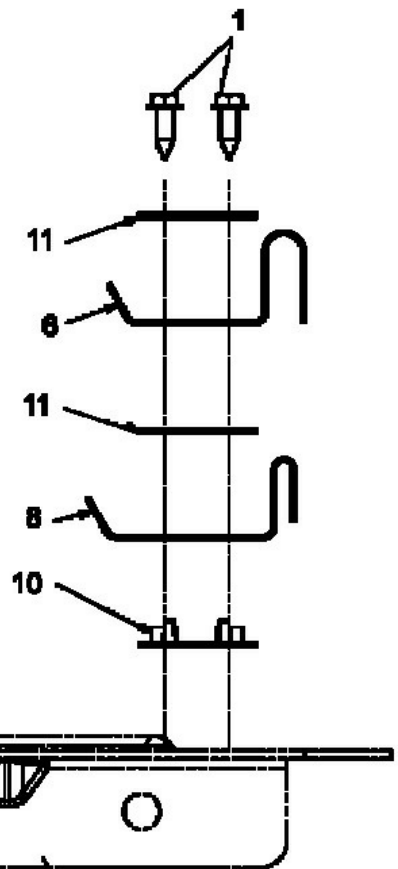

725-0187 TO SECURE HEADLIGHT LEAD
WIRE & (11) TO SECURE HARNESS TO HITCH BOX

Nicht abgebildet / Not shown

Kabelbaum /
Harness B&S - TEC

5

GROUND HARDWARE

REFERENCE ONLY
725-1741 SWIKEY14 POS

SEAT BRACKET FOR REFERENCE ONLY