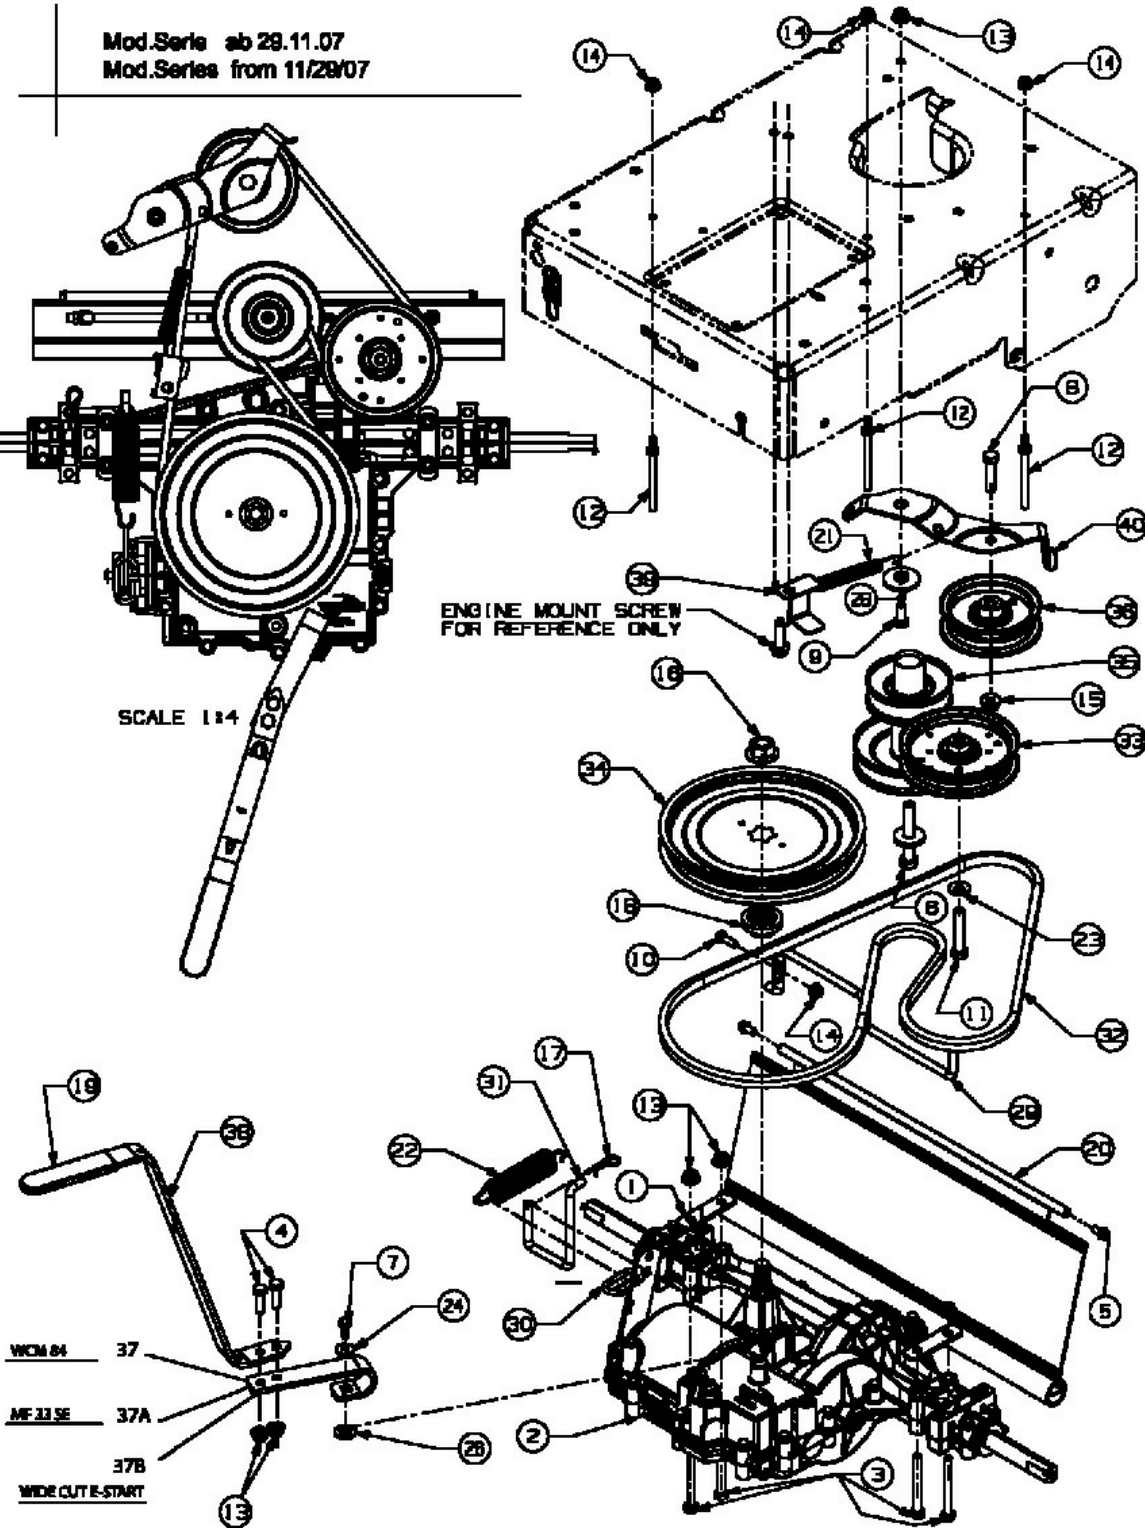

Mod. Serie ab 29.11.07
Mod. Serie from 11/29/07

ENGINE MOUNT SCREW
FOR REFERENCE ONLY

WCM 84 37
MF 33 SE 37A
37B
WIDE CUT E-START

E3-03920A-01