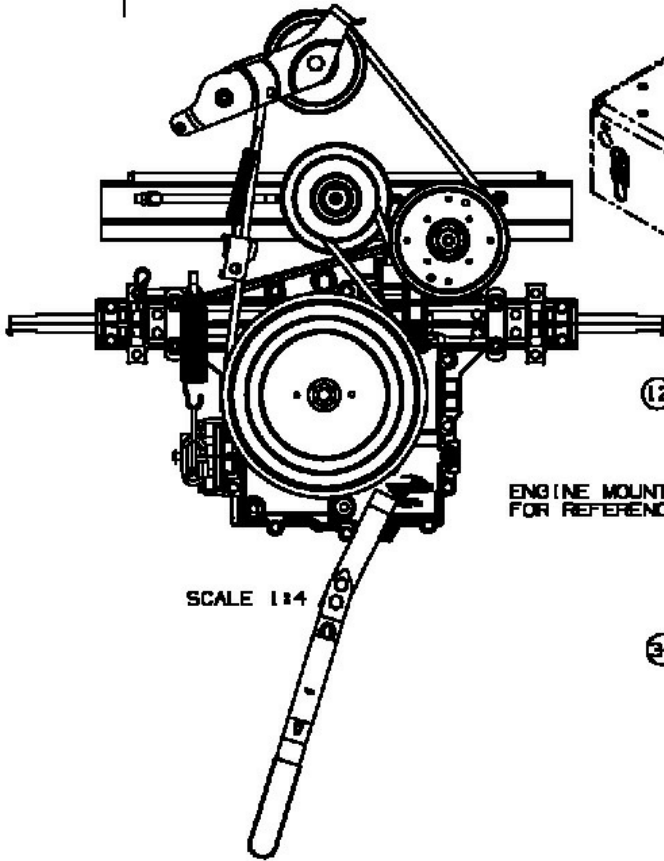

Mod. Serie ab 29.11.07
Mod. Serie from 11/29/07

ENGINE MOUNT SCREW
FOR REFERENCE ONLY

WCM 84 37
MF 33 SE 37A
37B
WIDE CUT E-START

E3-03920A-01