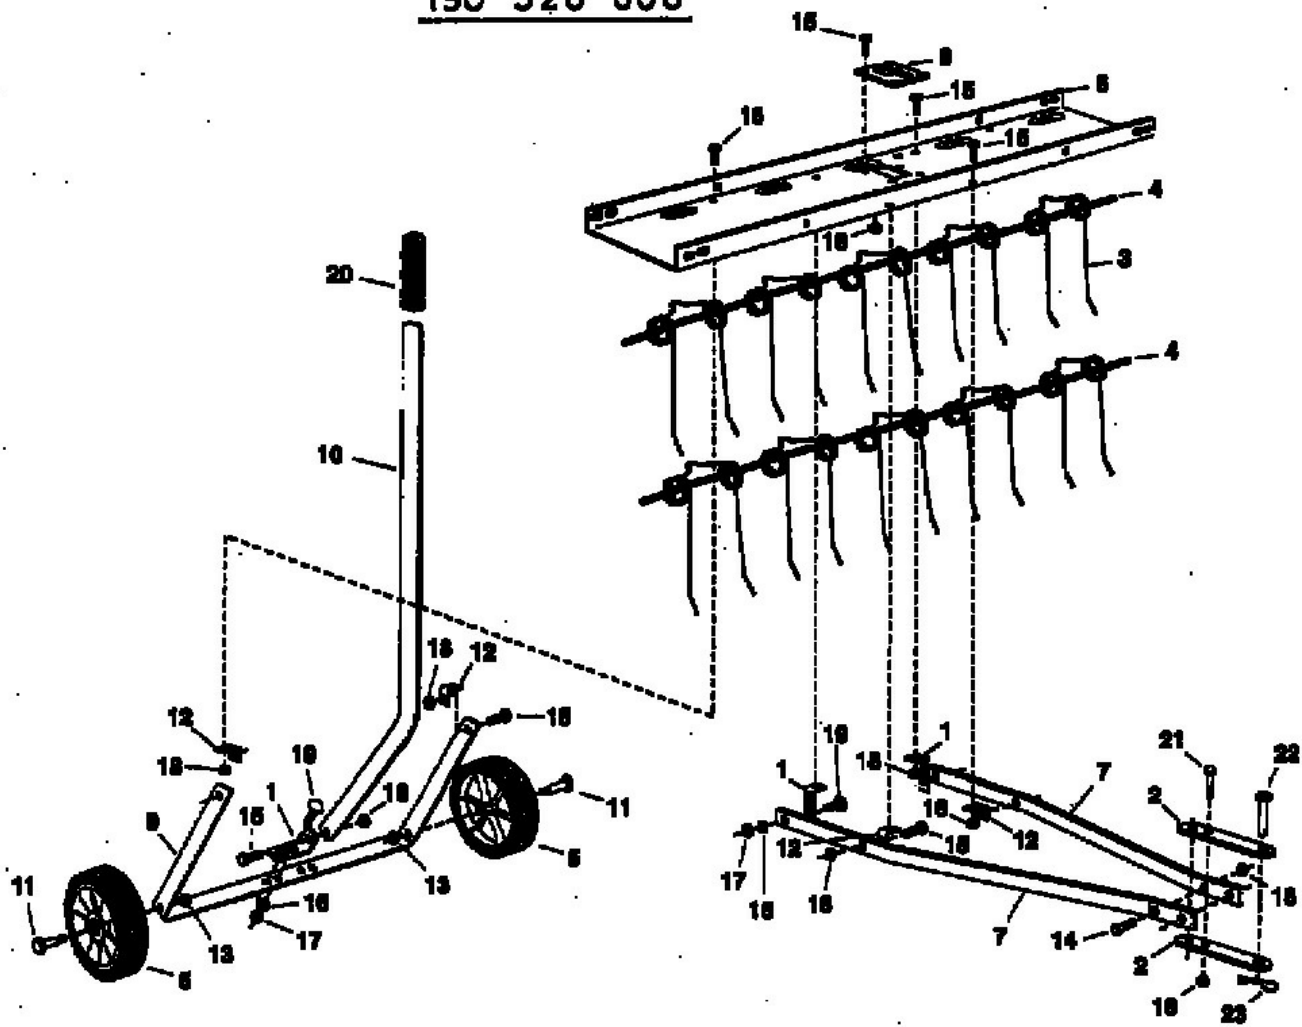

# TINE DE-THATCHER REPAIR PARTS

40" MODEL NO. 45-02941

190-526-000

E4-00967 B