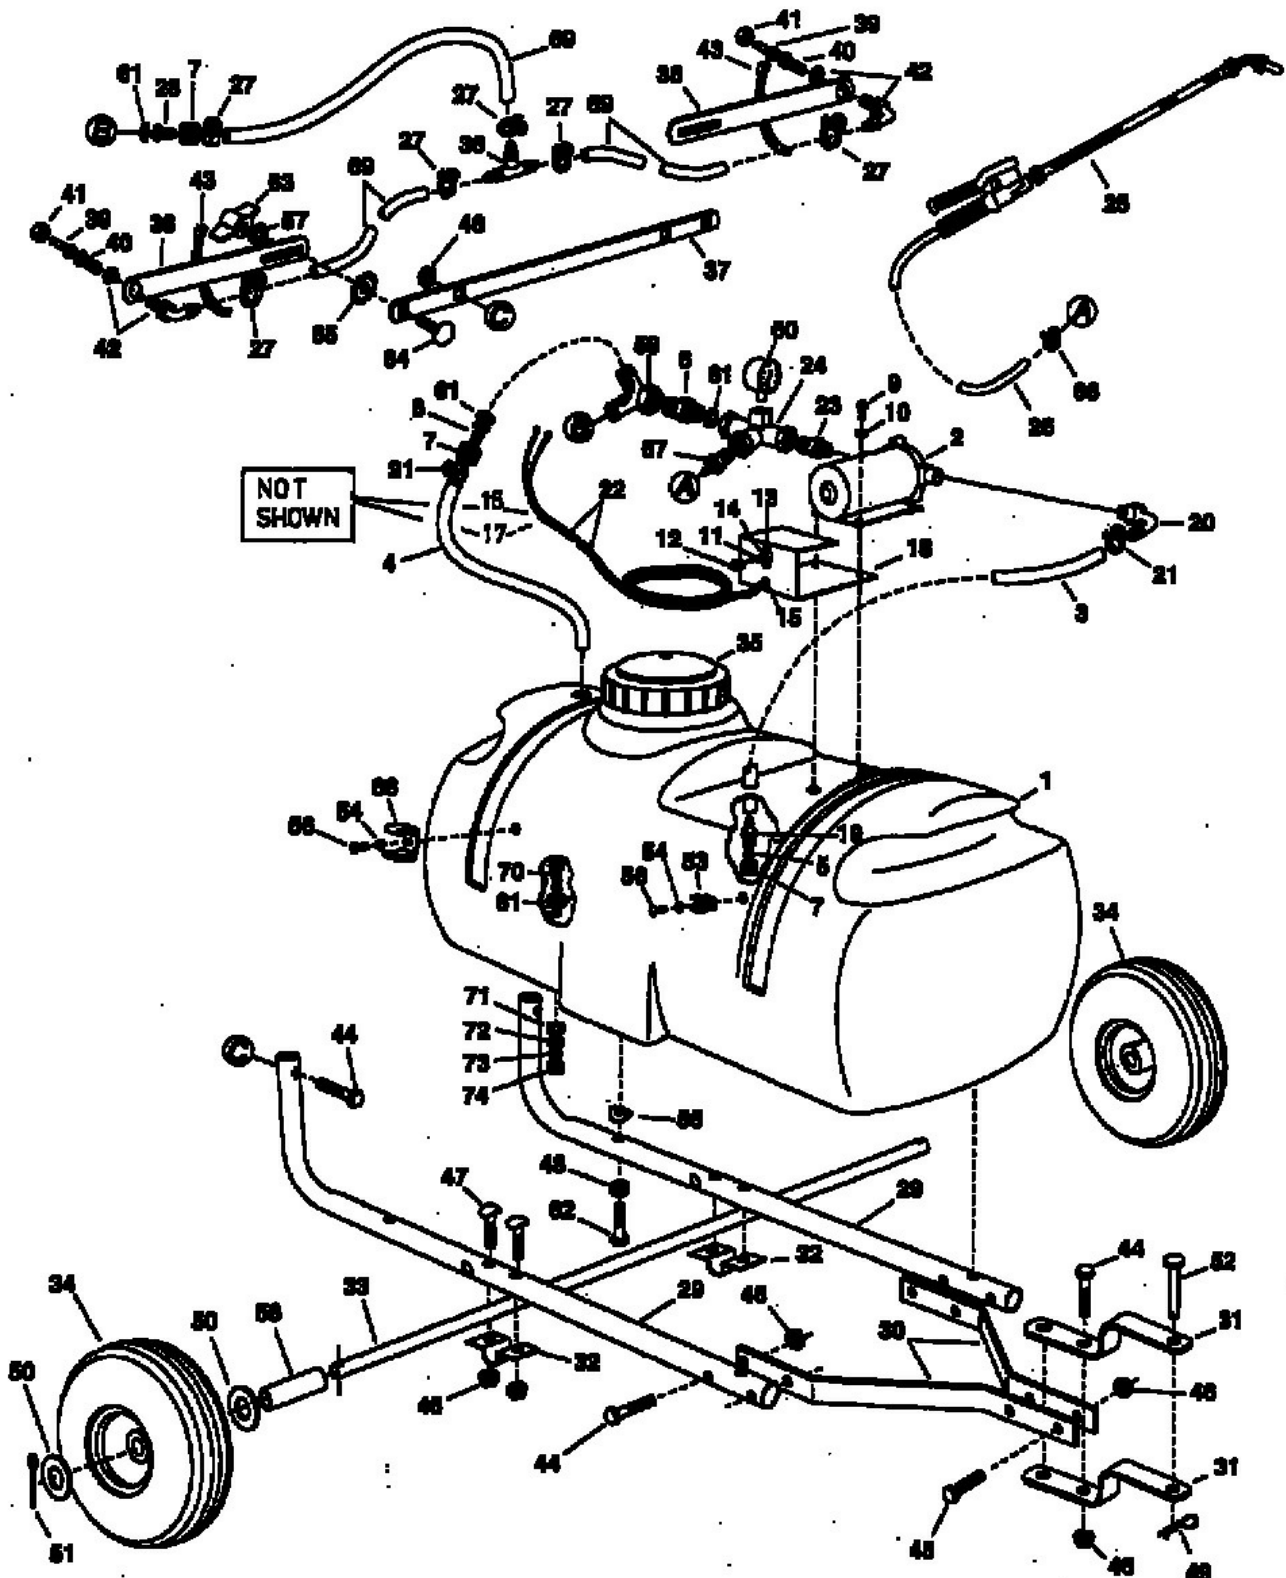

# REPAIR PARTS FOR 25 GALLON SPRAYER MODEL 45-02931

190-537-000

E4-01052 A