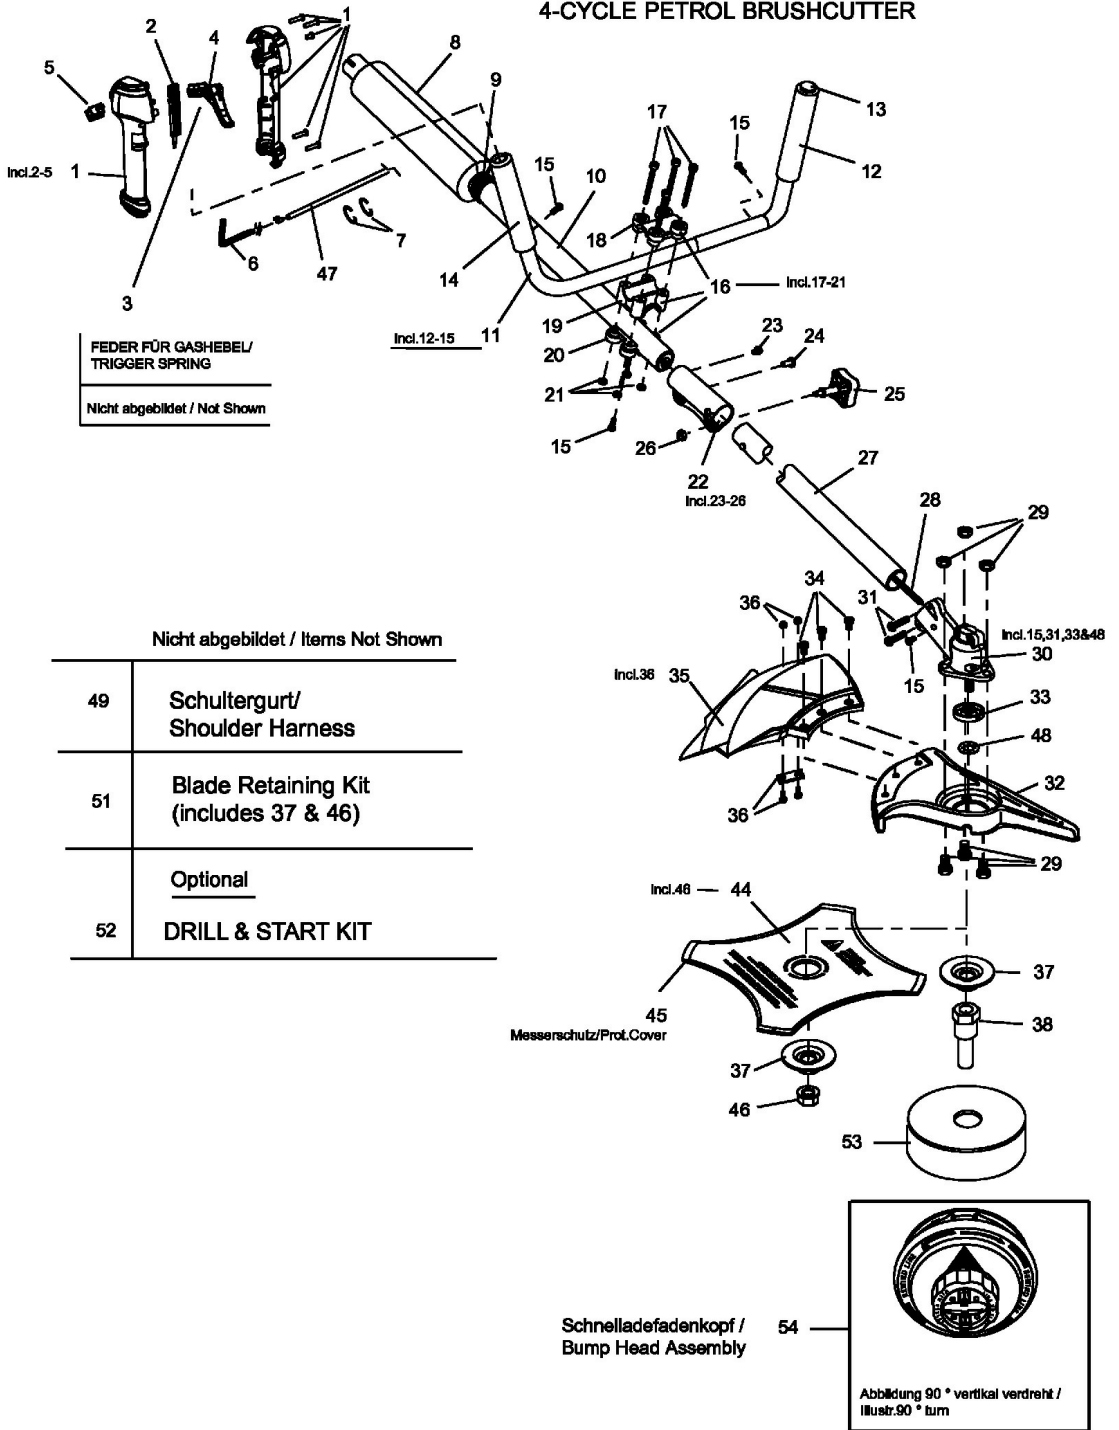

GT-S 4-29 DL 7156000 (41AD99DC650)

4-CYCLE PETROL BRUSHCUTTER

E4-02630A-01