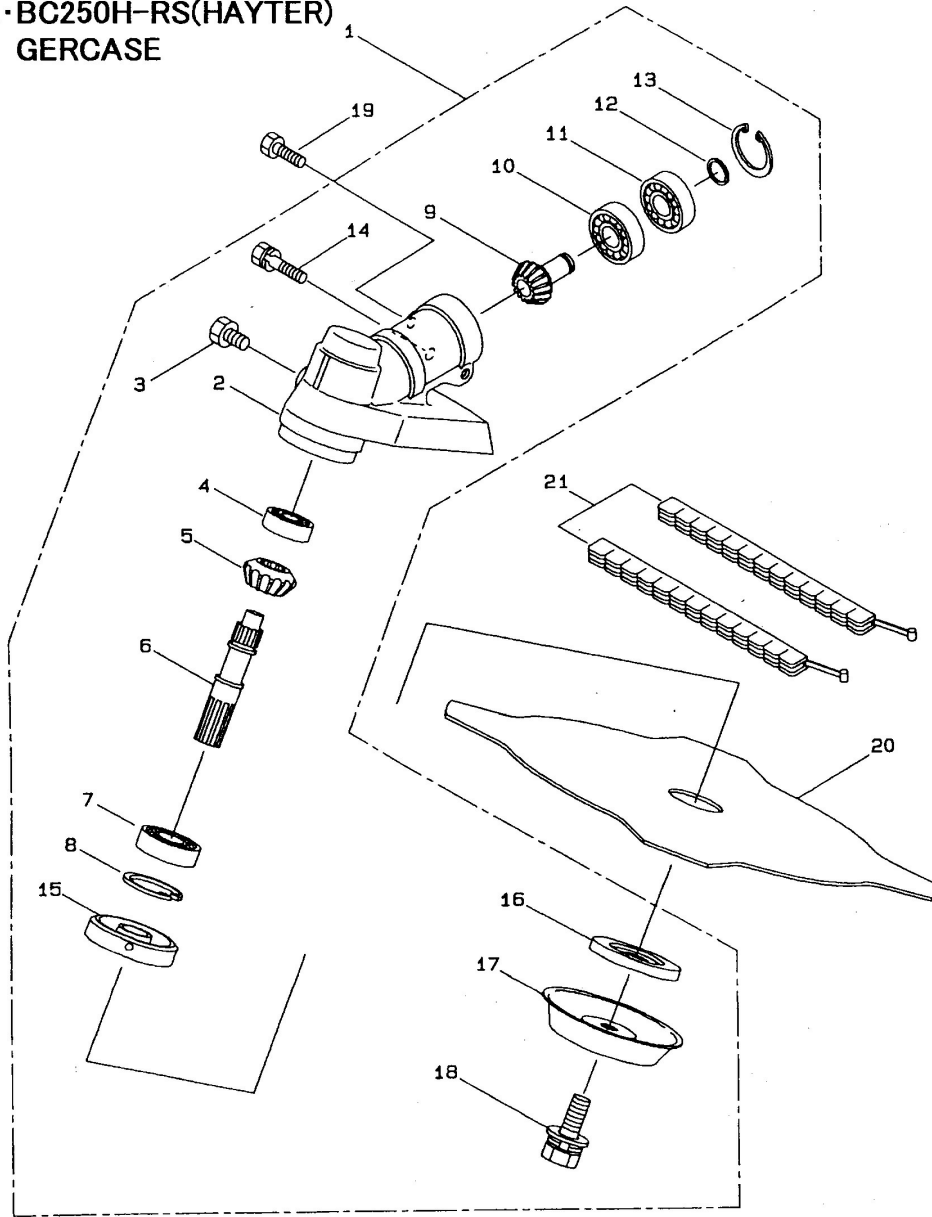

2-BC250H-RS(HAYTER)  
GERCASE

Ref.No.	Part No.
2-1	MY220577
2-2	MY219077
2-3	MY089884
2-4	MY210554
2-5	MY210555
2-6	MY215762
2-7	MY212999
2-8	MY055185
2-9	MY215544
2-10	MY210560
2-11	MY140268
2-12	MY140269
2-13	MY140270
2-14	MY092561
2-15	MY212986
2-16	MY140275
2-17	MY215547
2-18	MY215610
2-19	MY089737
2-20	MY220361
2-21	MY220534
2-22	MY226182
2-23	MY210418
2-24	MY022865
2-25	MY210181
2-26	MY226712
2-27	MY521710